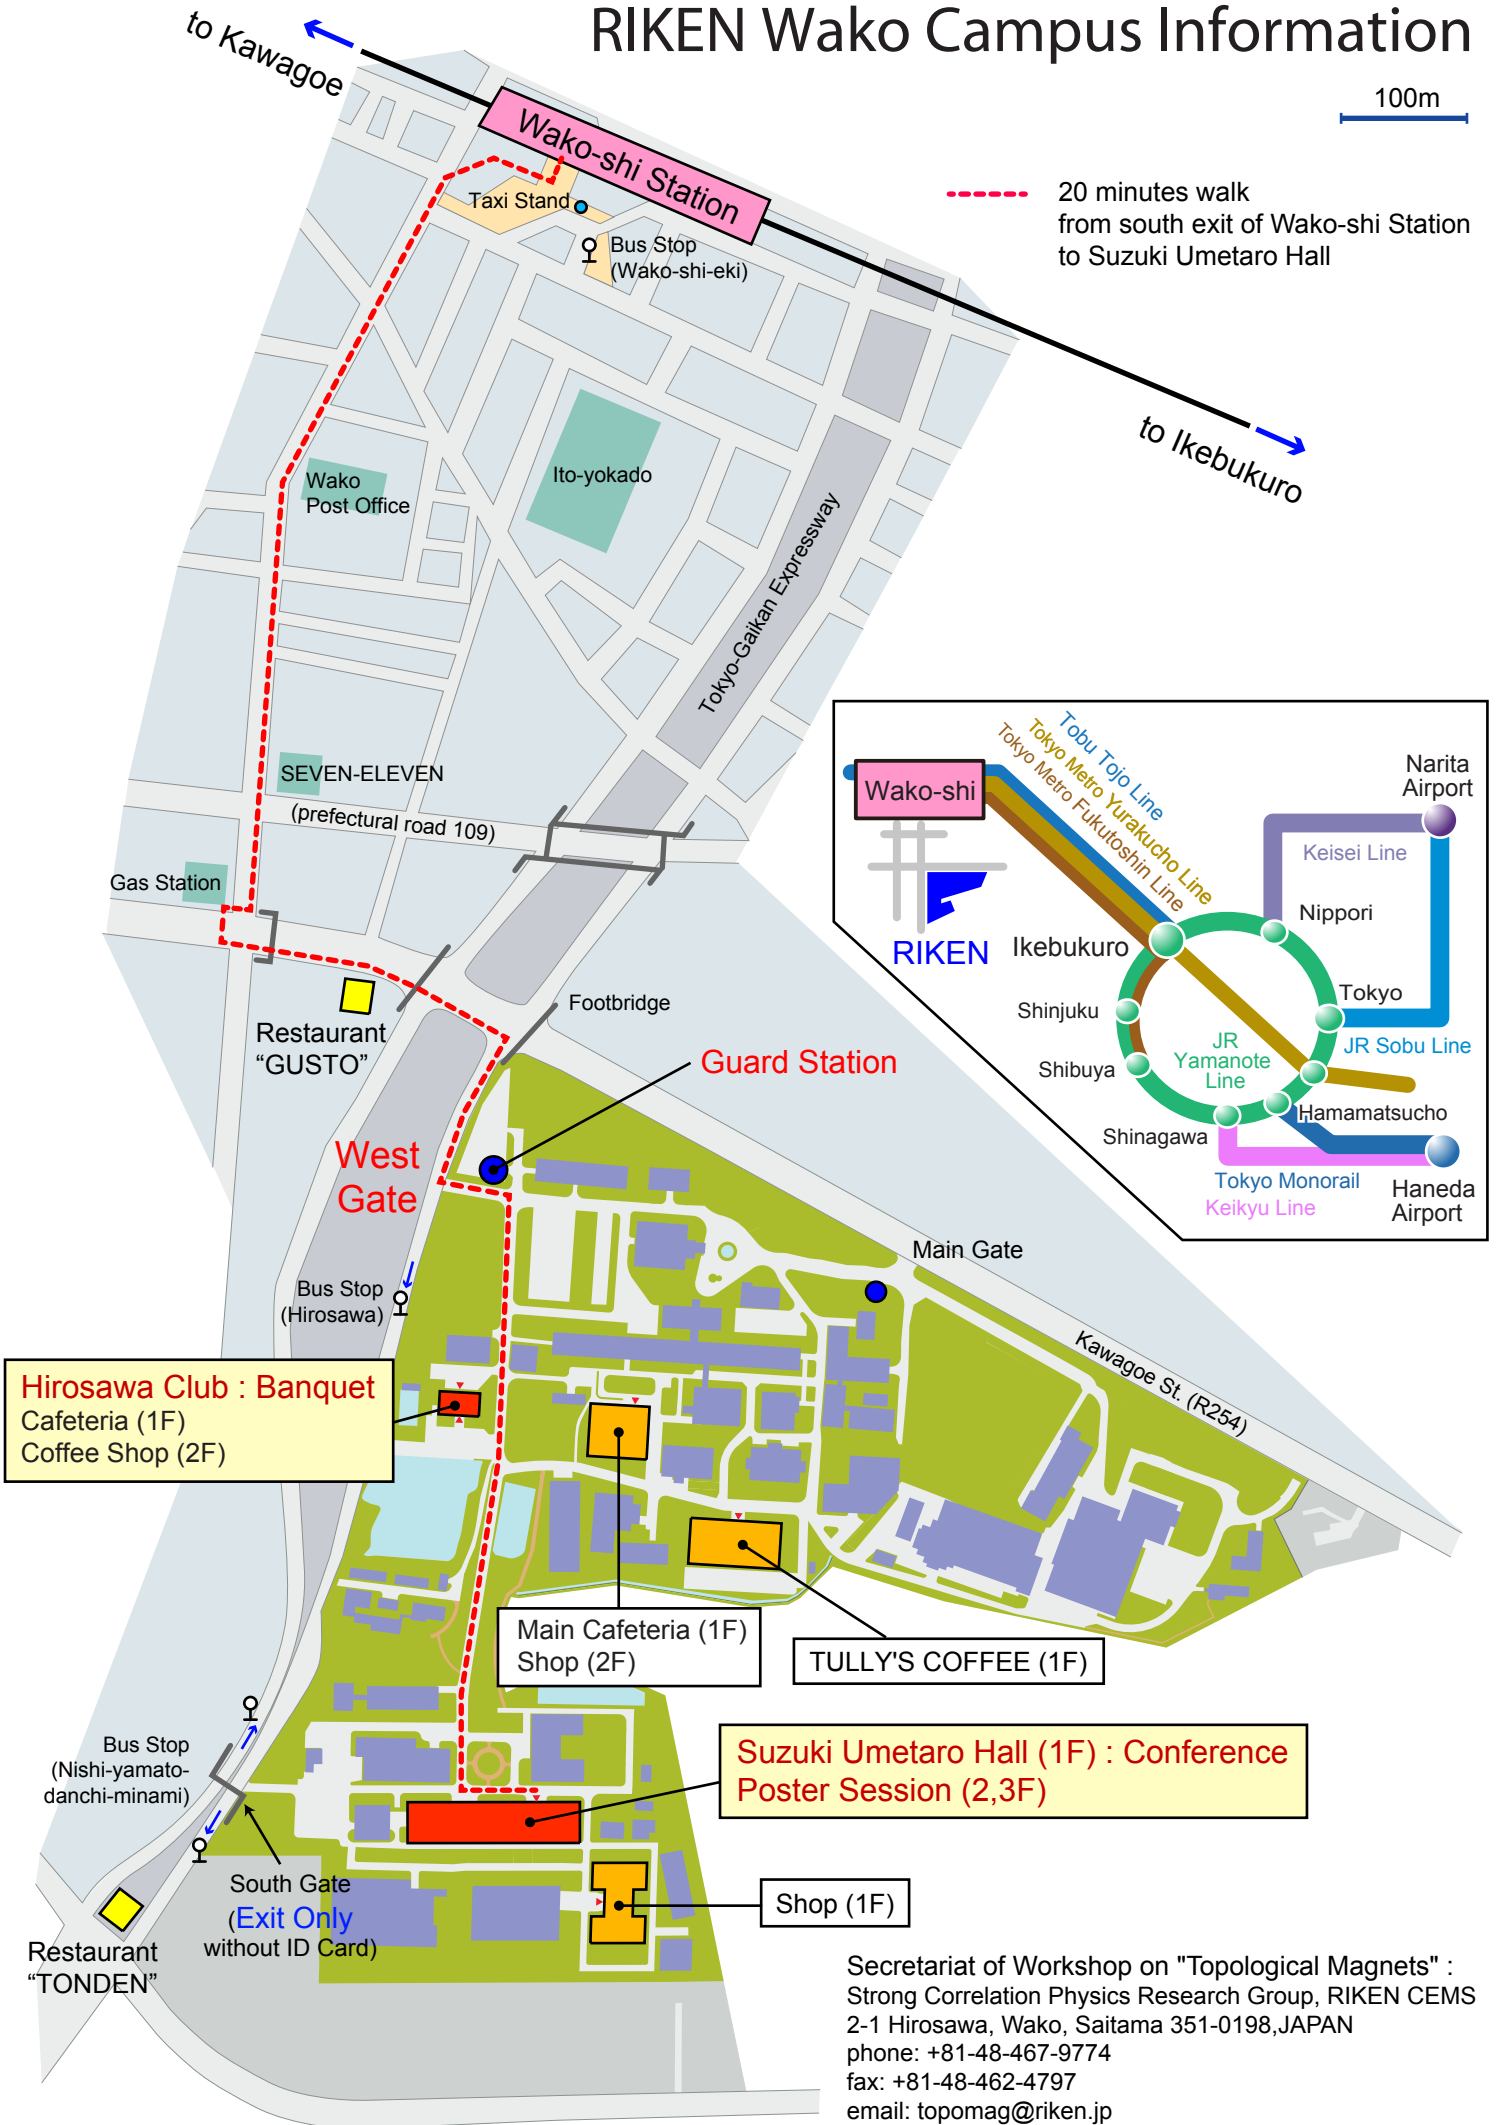

RIKEN Wako Campus Information

100m

to Kawagoe

to Ikebukuro

----- 20 minutes walk
from south exit of Wako-shi Station
to Suzuki Umetaro Hall

Secretariat of Workshop on "Topological Magnets" :
Strong Correlation Physics Research Group, RIKEN CEMS
2-1 Hirosawa, Wako, Saitama 351-0198, JAPAN
phone: +81-48-467-9774
fax: +81-48-462-4797
email: topomag@riken.jp