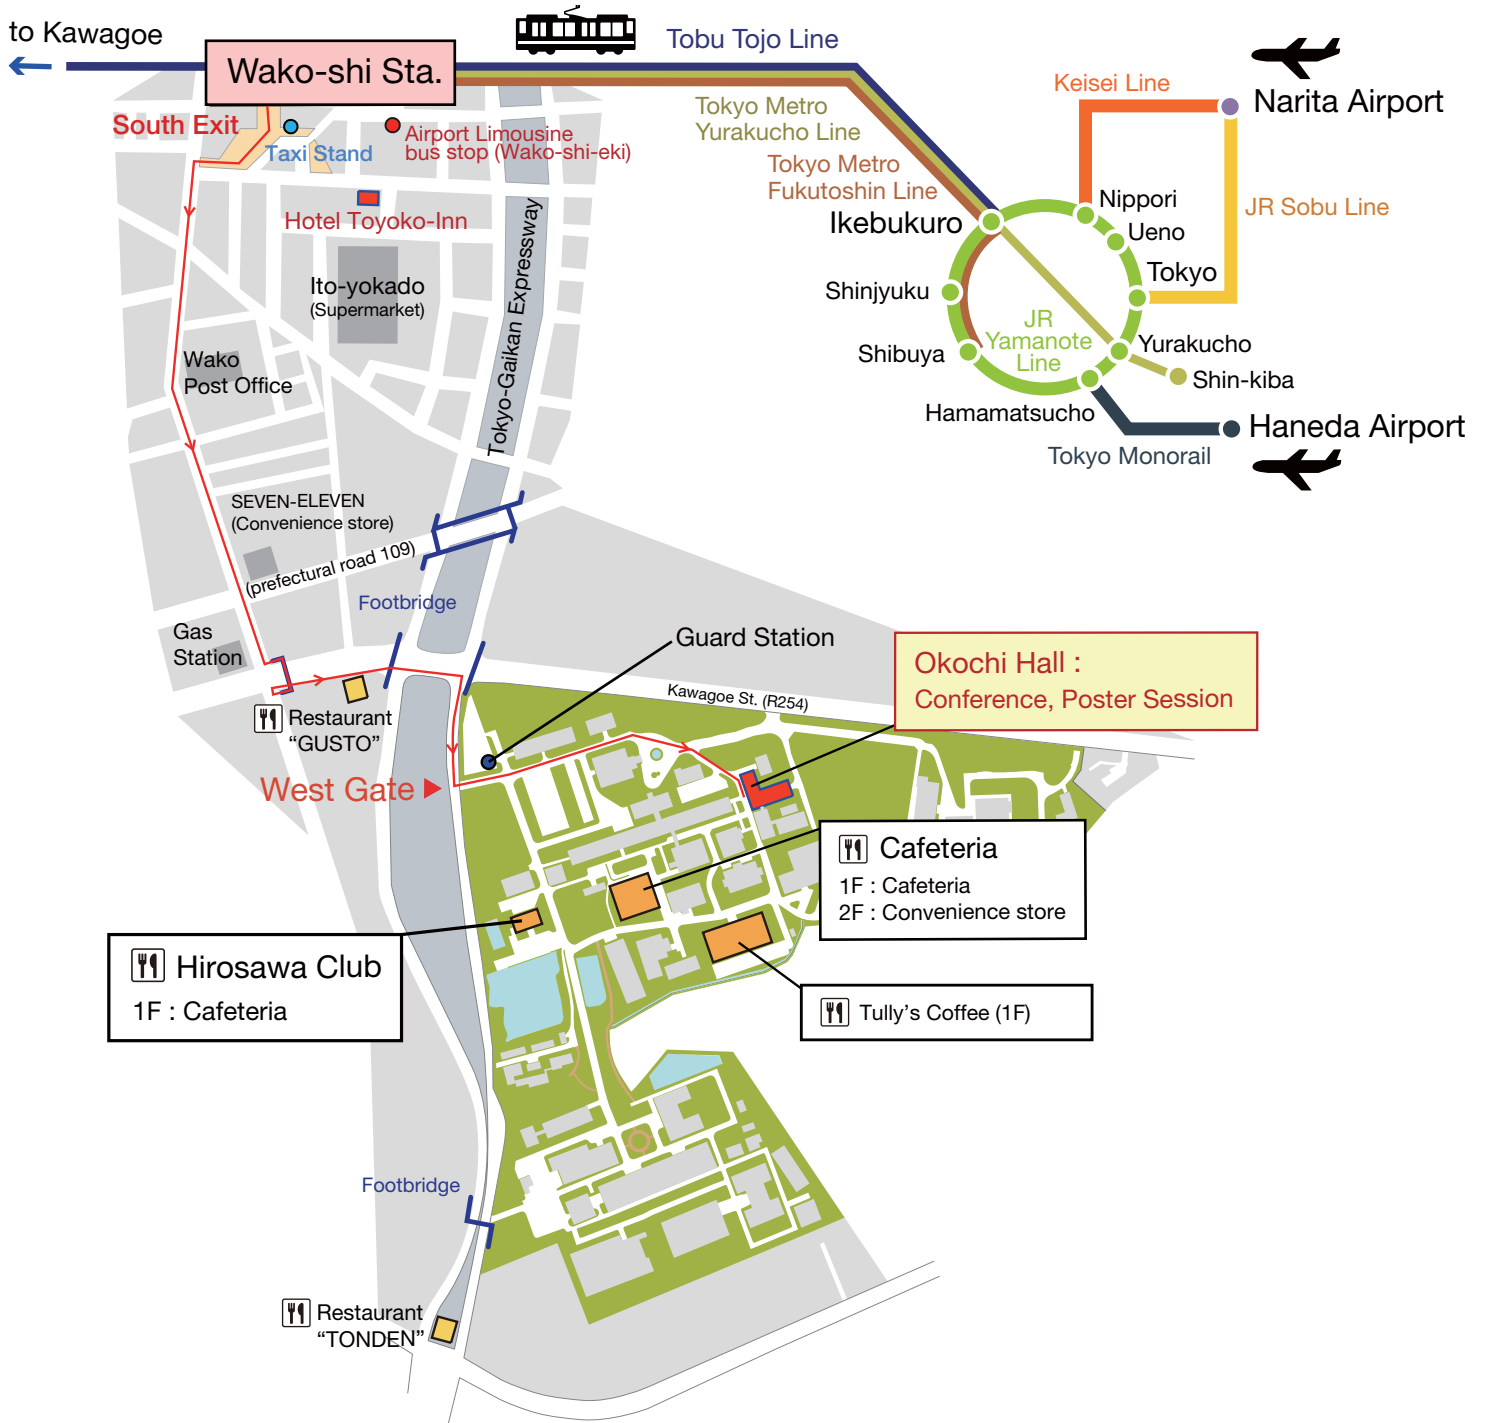

# RIKEN Wako Campus Map

## Important Reminder

The Tokyo Metro subway system offers through trains to Kawagoe-shi station on the TOBU Tojo line, and Hanno station on the SEIBU Ikebukuro line. Please make sure to take a train leaving for Wako-shi & TOBU tojo line.

## From Wako-shi Station to RIKEN

	Walk	the institute is about a 15 minute walk from Wako-shi Station
	Bus	approx. 10 minutes ( Bus #39 bound for Oizumigakuen, 170 yen )
	Taxi	approx. 10 minutes (approx. 710 yen)