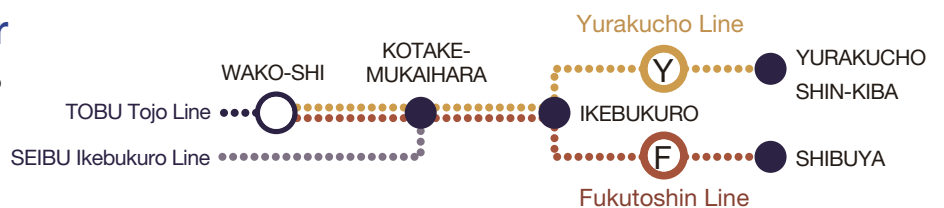

# RIKEN Wako Campus Map

## Important Reminder

The Tokyo Metro subway system offers through trains to Kawagoe-shi station on the TOBU Tojo line, and Hanno station on the SEIBU Ikebukuro line. Please make sure to take a train leaving for Wako-shi & TOBU tojo line.