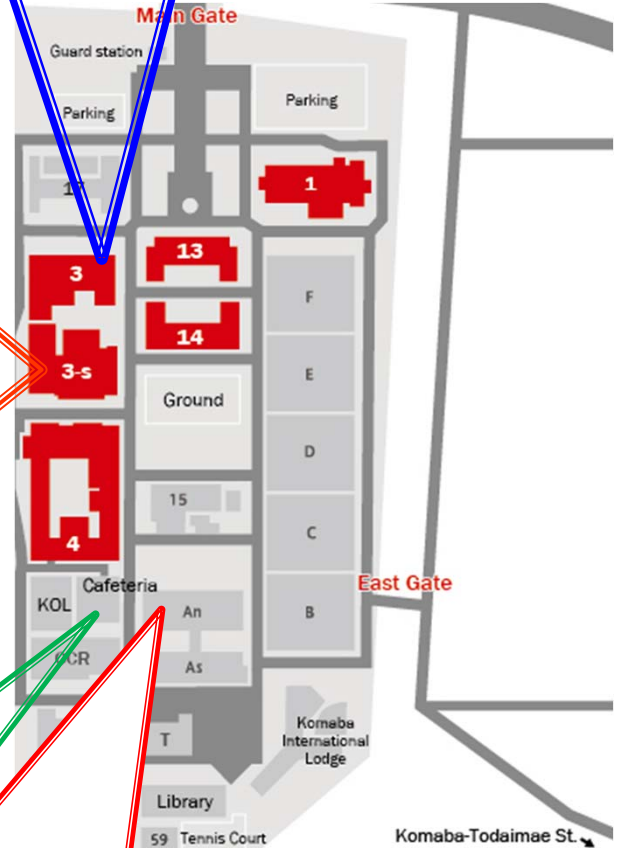

Building 3-S

- Room 156 and Room M251 are Multipurpose Rooms.
- NO food or drink in ENEOS Hall

Building 3

Lunch Restaurant

Building An