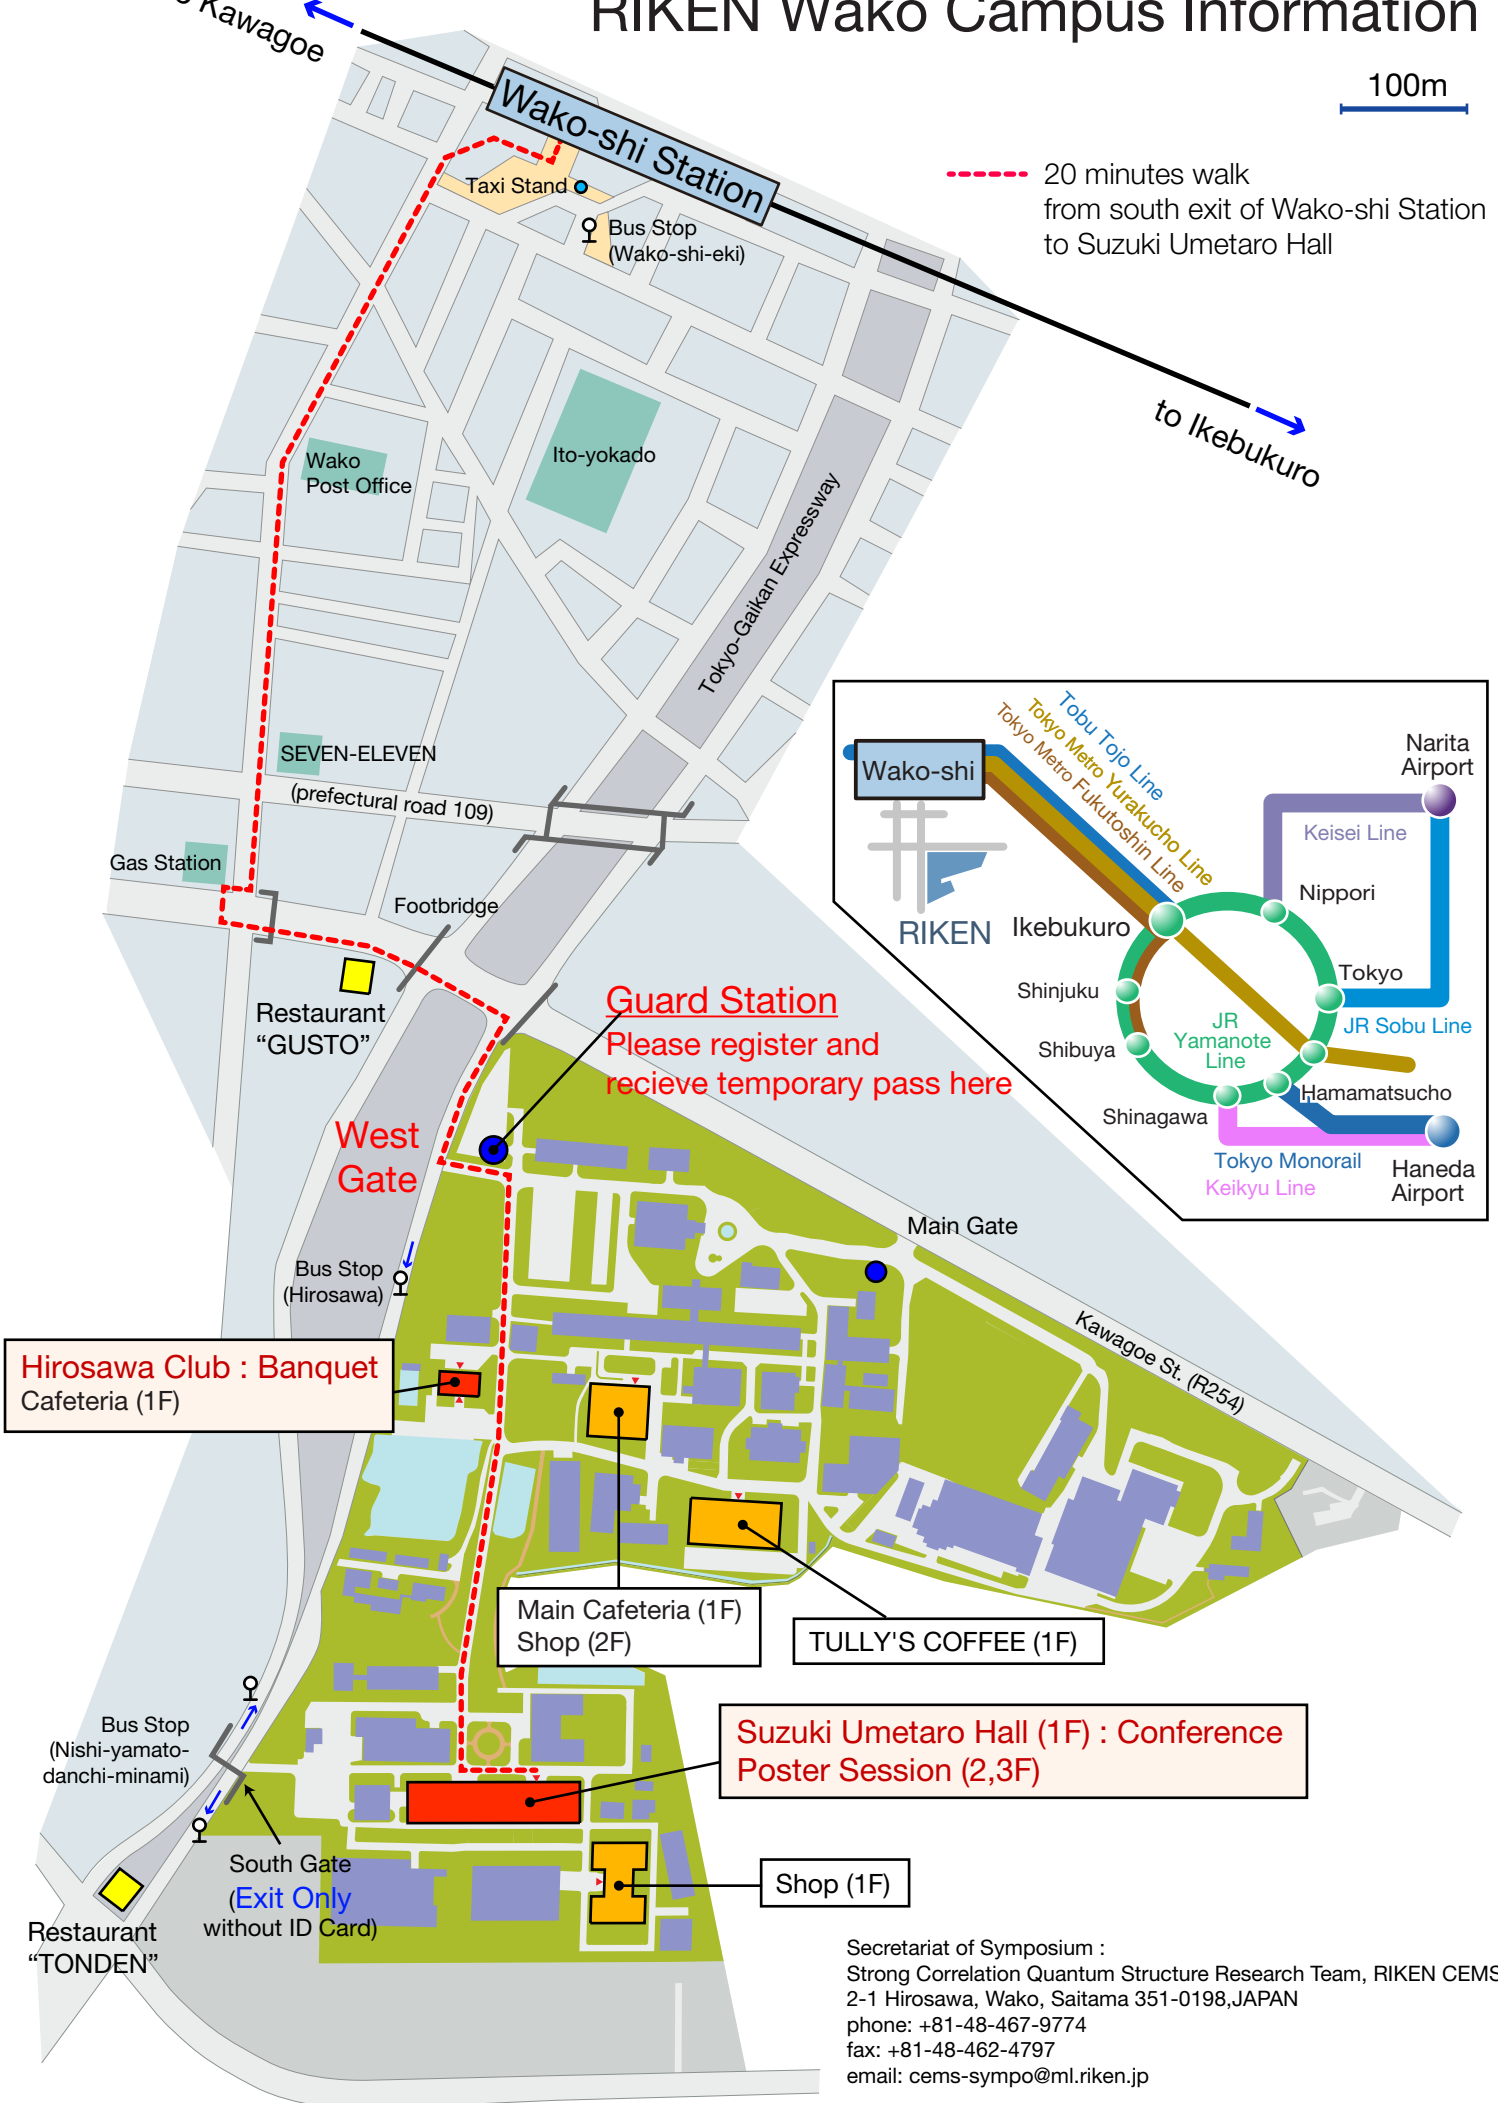

# RIKEN Wako Campus Information

100m

to Kawagoe

to Ikebukuro

----- 20 minutes walk  
from south exit of Wako-shi Station  
to Suzuki Umetaro Hall

**Guard Station**  
Please register and  
recieve temporary pass here

**Hirosawa Club : Banquet  
Cafeteria (1F)**

**Main Cafeteria (1F)  
Shop (2F)**

**TULLY'S COFFEE (1F)**

**Suzuki Umetaro Hall (1F) : Conference  
Poster Session (2,3F)**

**Shop (1F)**

Secretariat of Symposium :  
Strong Correlation Quantum Structure Research Team, RIKEN CEMS  
2-1 Hirosawa, Wako, Saitama 351-0198, JAPAN  
phone: +81-48-467-9774  
fax: +81-48-462-4797  
email: cems-sympo@ml.riken.jp