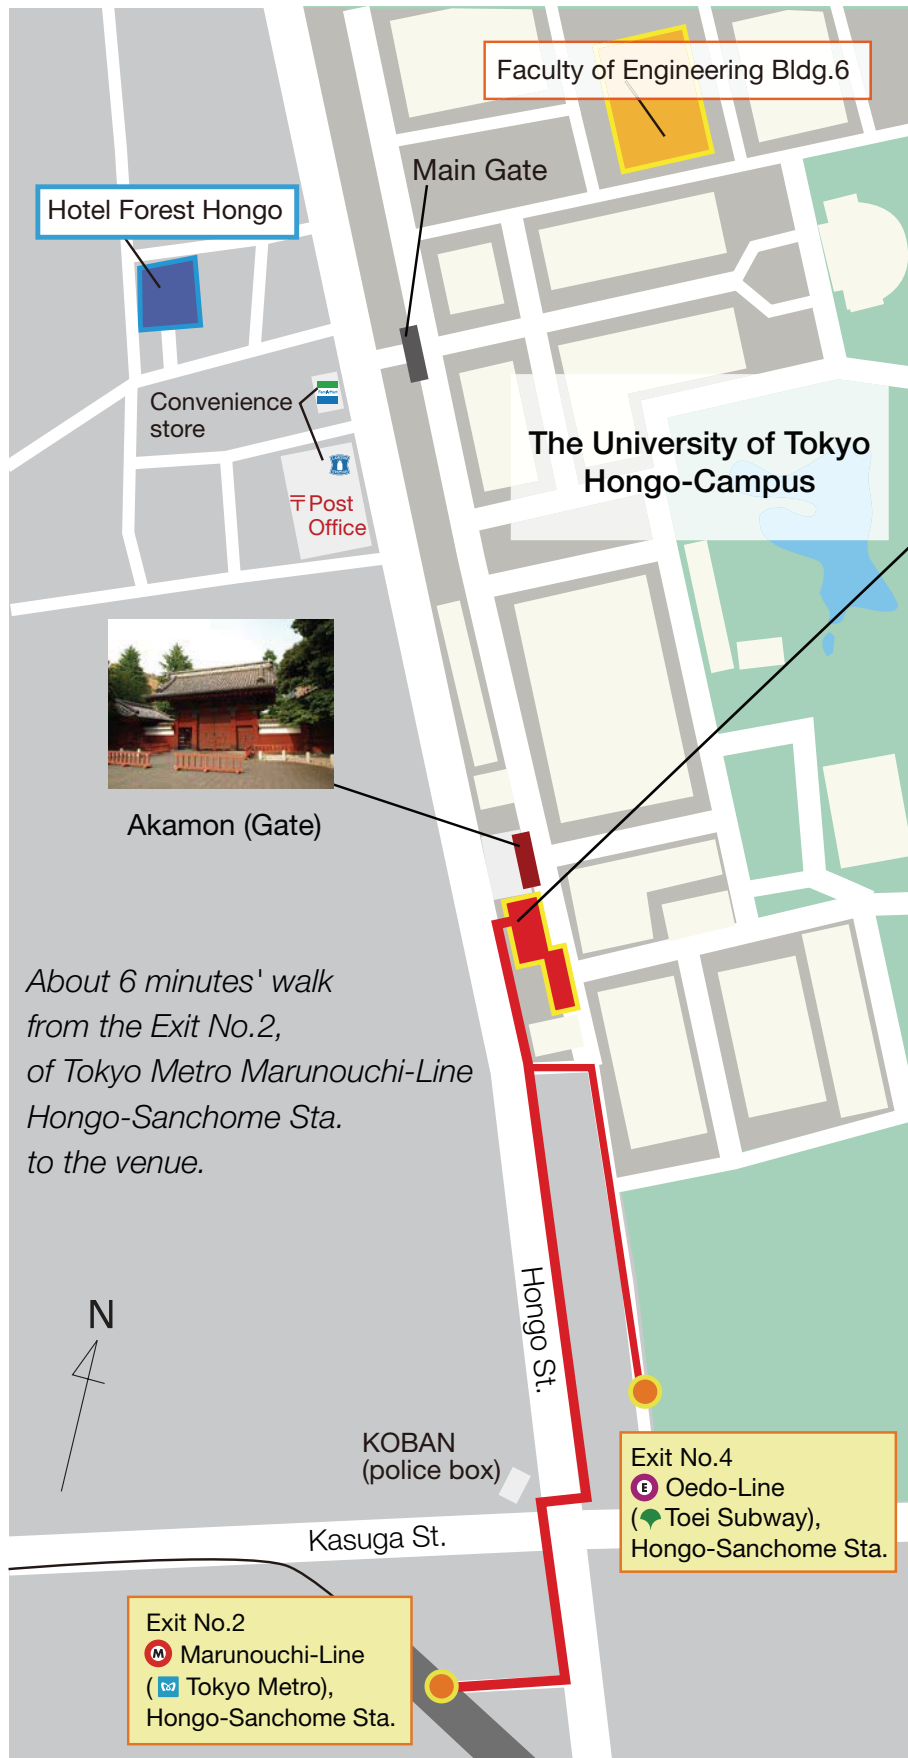

# MAP around the venue

## Venue: Ito International Research Center

Hongo campus,  
The Univ. of Tokyo  
7-3-1, Hongo, Bunkyo-ku,  
Tokyo, JAPAN

Google map link: <https://goo.gl/maps/cet1tHRb5922>