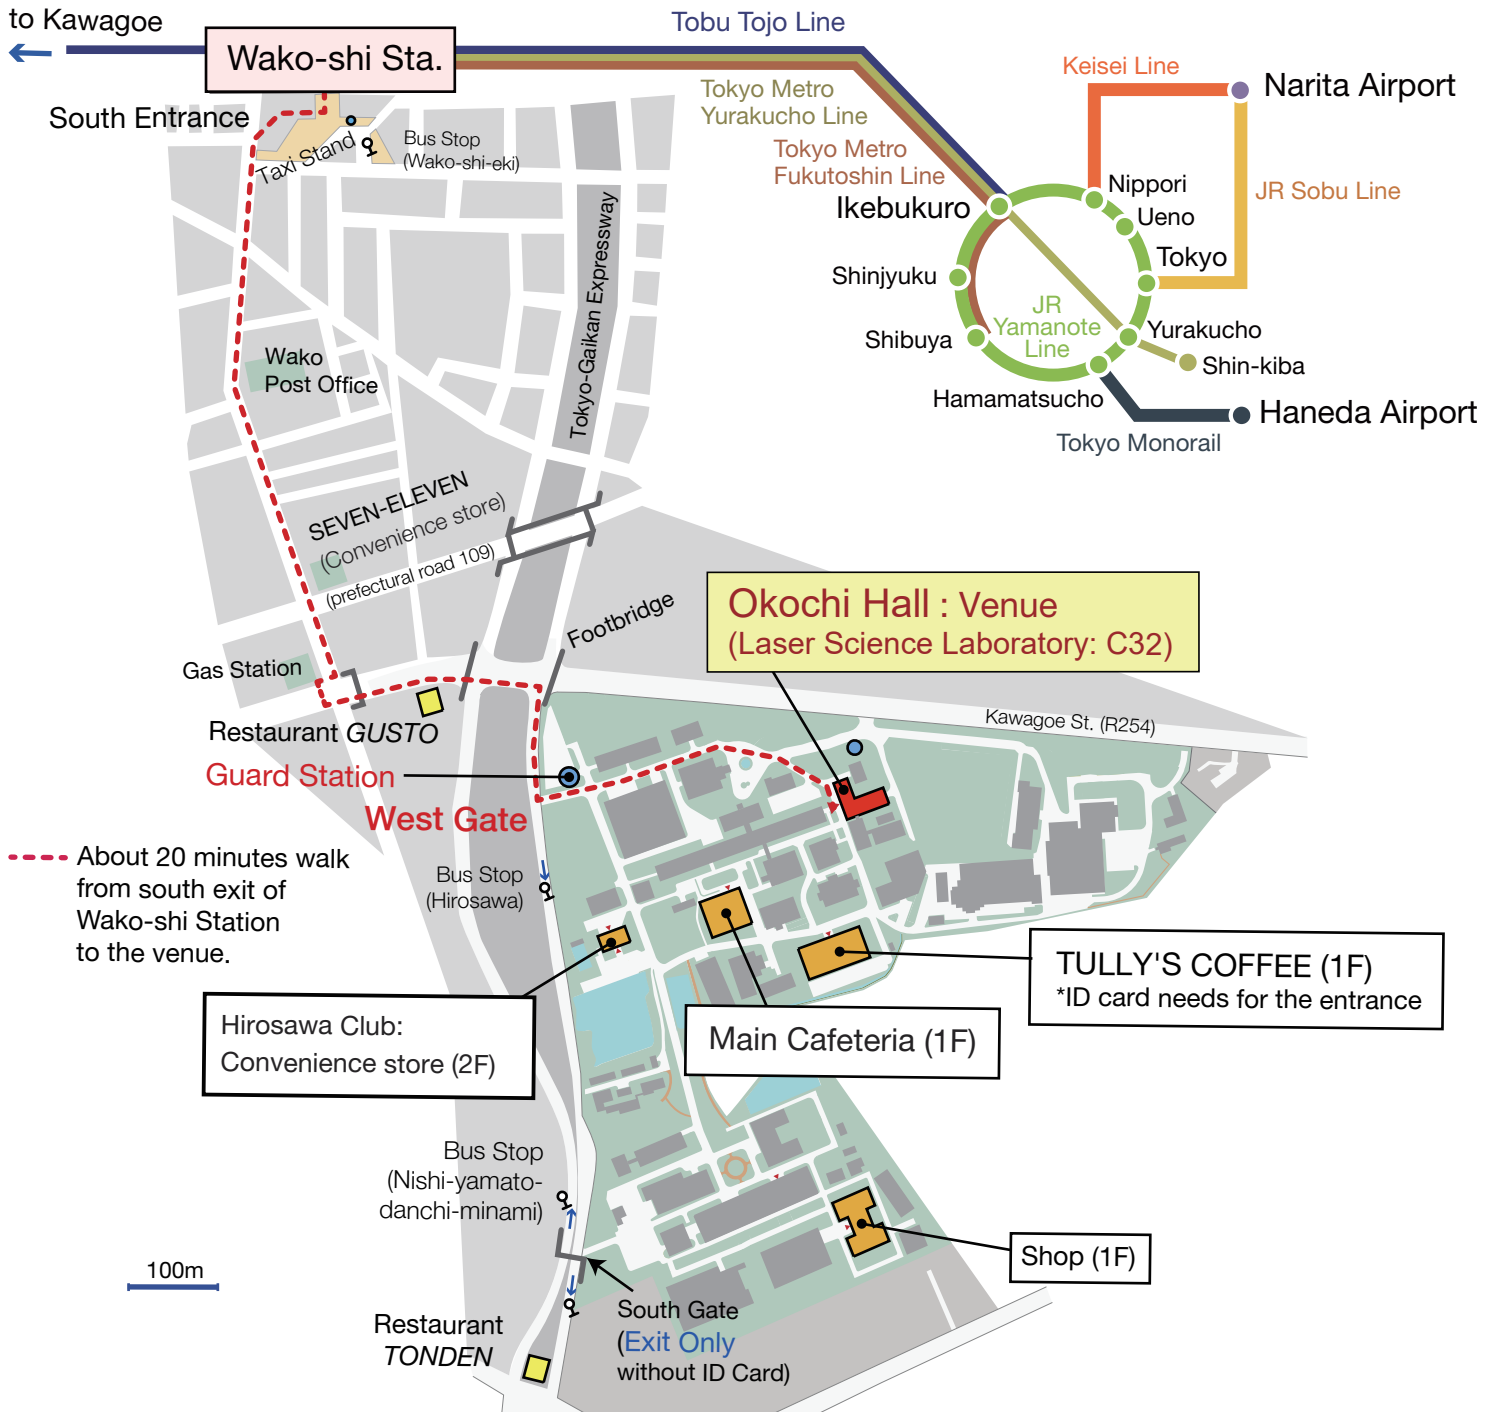

# RIKEN Wako Campus Map

## Important Reminder

The Tokyo Metro subway system offers through trains to Kawagoe-shi station on the TOBU Tojo line, and Hanno station on the SEIBU Ikebukuro line. Please make sure to take a train leaving for Wako-shi & TOBU tojo line.

## From Wako-shi Station to RIKEN

	Walk	the institute is about a 15 minute walk from Wako-shi Station
	Bus	approx. 10 minutes ( Bus #39 bound for Oizumigakuen, 170 yen )
	Taxi	approx. 10 minutes (approx. 710 yen)