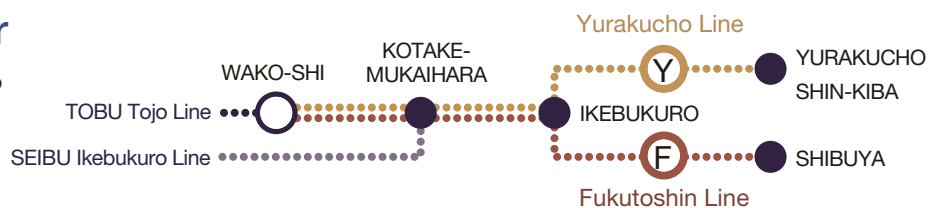

# RIKEN Wako Campus Map

## Important Reminder

The Tokyo Metro subway system offers through trains to Kawagoe-shi station on the TOBU Tojo line, and Hanno station on the SEIBU Ikebukuro line. Please make sure to take a train leaving for Wako-shi & TOBU tojo line.